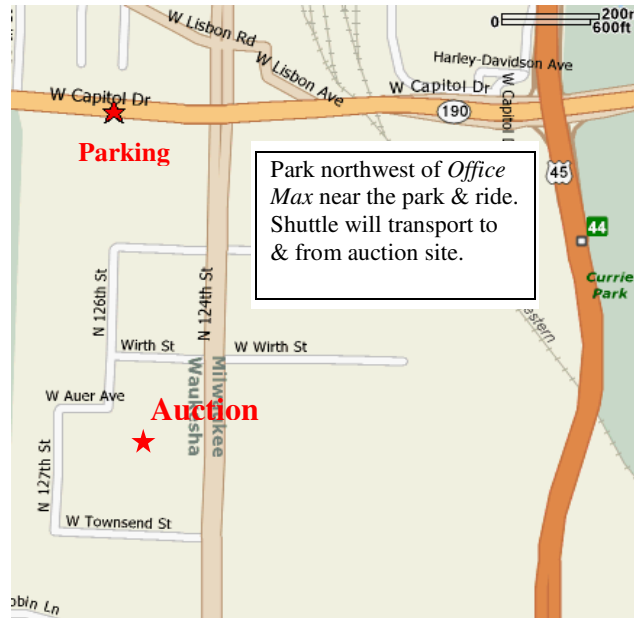

Auction Directions & Parking Information

During Auction Week: April 23 - May 1, 2010

Volunteer Parking has been secured with shuttle service.

The parking lot is located in the area northwest of Office Max and Blockbuster near the park and ride just off the corner of 124th and Capitol Drive.

DRIVING DIRECTIONS

12560 W. Townsend Street
Brookfield, WI 53005
262-781-4998

FROM THE WEST:

Heading east on I-94, follow to Hwy. 45 North. Exit at Capitol Drive. Turn left (west) onto Capitol, follow to 124th Street. Turn left (south) onto 124th Street. Entrances to parking, northeast of Office Max and Blockbuster, will be on your right.

FROM THE EAST:

Heading west on I-94, follow to Hwy. 45 North. Exit at Capitol Drive. Turn left (west) onto Capitol, follow to 124th Street. Turn left (south) onto 124th Street. Entrances to parking, Northeast of Office Max and Blockbuster, will be on your right.

FROM THE SOUTHWEST:

Take the I-894 bypass to I-45 north and then exit at Capitol Drive. Turn left (west) onto Capitol, follow to 124th Street. Turn left (south) onto 124th Street. Entrances to parking, Northeast of Office Max and Blockbuster, will be on your right.