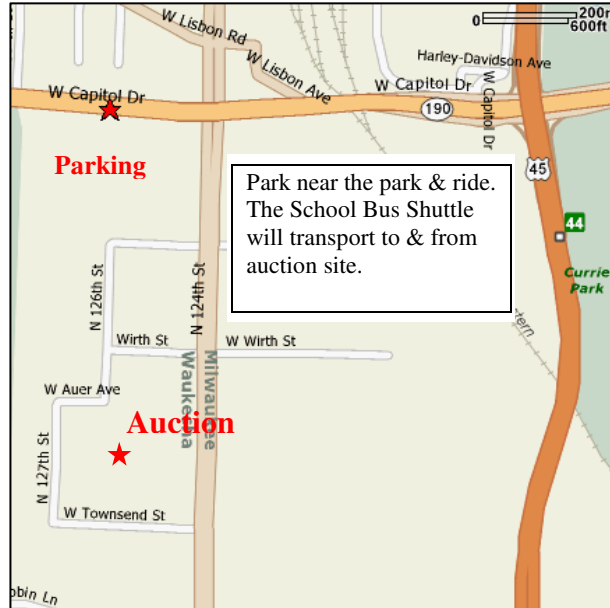

Auction Directions & Parking Information

During Auction Week: April 29 - May 7, 2011

Volunteer Parking has been secured with shuttle service.

The parking lot is located in the area northwest of Office Max and Blockbuster near the park and ride just off the corner of 124th and Capitol Drive.

DRIVING DIRECTIONS

12560 W. Townsend Street
Brookfield, WI 53005
262-781-4998

FROM THE WEST:

Heading east on I-94, follow to Hwy. 45 North. Exit at Capitol Drive. Turn left going west onto Capitol, follow to 124th Street. Turn left going south onto 124th Street. Entrances to parking, northeast of Office Max and Blockbuster, will be on your right.

FROM THE EAST:

Heading west on I-94, follow to Hwy. 45 North. **Please allow additional travel time through downtown at peak travel times and for traffic backups near State Fair Park around 84th Street.** Follow Hwy 45 North and exit at Capitol Drive. Turn left going west onto Capitol, follow to 124th Street. Turn left going south onto 124th Street. Entrances to parking, Northeast of Office Max and Blockbuster, will be on your right.

BUS ROUTE 60 RUNS NORTH on 124TH STREET AND TURNS AROUND AT TOWNSEND. It is a short walk from the bus stop to our building. Or take the Capitol Drive Bus, to the shopping center and our school bus shuttle to the auction site.